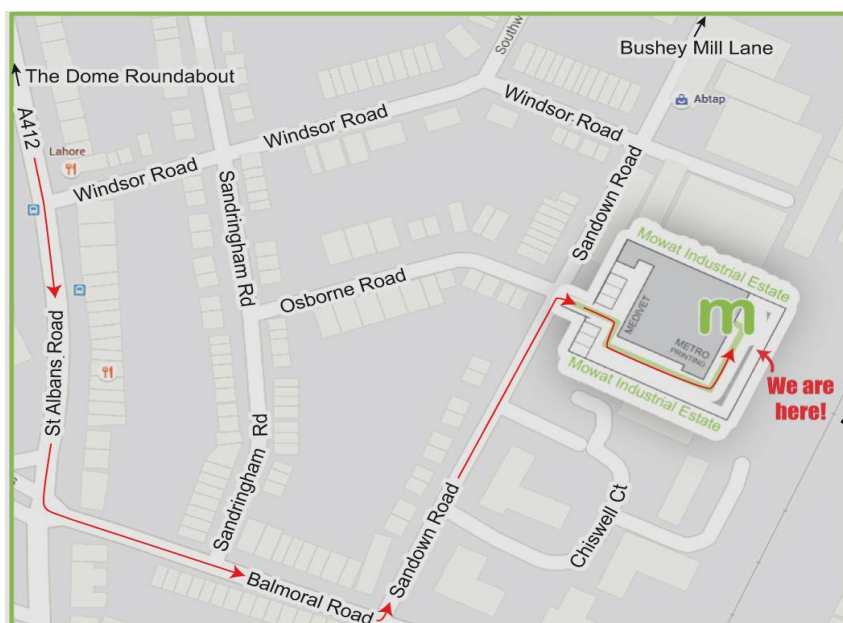

Shop address: Unit 11, Mowat Industrial Estate, Sandown Rd, Watford WD24 7UY

3. ONLINE ORDERING GUIDE

Our aim is that all orders are sent out within 10 working days. During the busy summer period, it can take a little longer, so please allow us some extra time to get your order to you.

b) The address for Click & Collect:

6, Mowat Industrial Estate, Sandown Rd, Watford WD24 7UZ

If you have any queries, please do not hesitate to call or email us. We are happy to help!